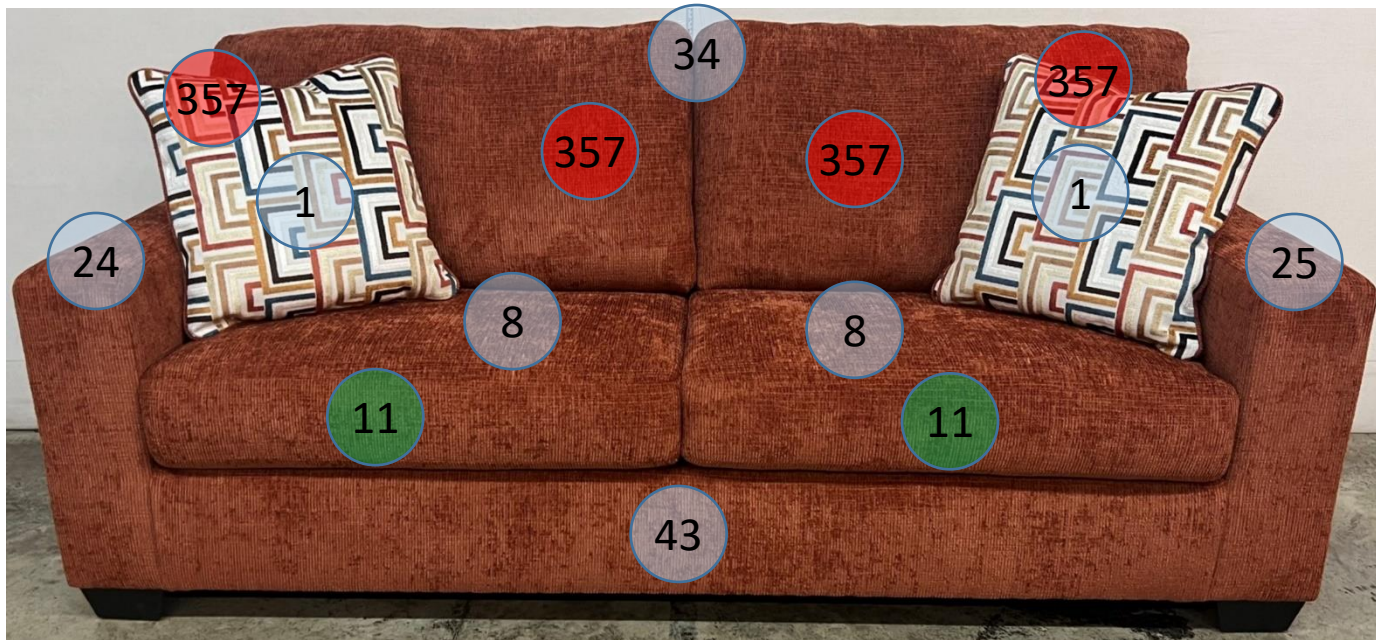

2430439

Call Out	Description
● (Red)	Blown Fiber
● (Yellow)	Cushion Chaise Pad - top Pad
● (Green)	Cushion Foam
● (Yellow)	KD Component
● (Blue)	Cover

Signature
DESIGN
BY **ASHLEY**®

46

227

355

356

361

472

562

601

602

603

604

605

606

607

610

608

609

611

612

Signature
DESIGN
BY **ASHLEY**®