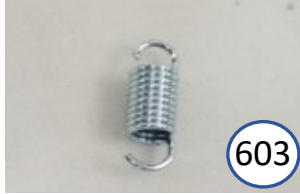

2430439

Call Out	Description
● (Red)	Blown Fiber
● (Yellow)	Cushion Chaise Pad - top Pad
● (Green)	Cushion Foam
● (Yellow)	KD Component
● (Blue)	Cover

Signature
DESIGN
BY **ASHLEY**®

46

227

355

356

361

472

562

601

602

603

604

605

606