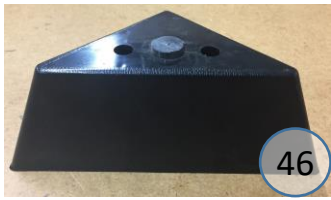

2430439

Call Out	Description
● (Red)	Blown Fiber
● (Yellow)	Cushion Chaise Pad - top Pad
● (Green)	Cushion Foam
● (Yellow)	KD Component
● (Blue)	Cover

Signature
DESIGN
BY **ASHLEY**®

46

227

355

356

361