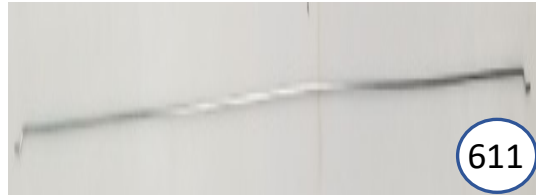

2430439

Call Out	Description
● (Red)	Blown Fiber
● (Yellow)	Cushion Chaise Pad - top Pad
● (Green)	Cushion Foam
● (Yellow)	KD Component
● (Blue)	Cover

Signature
DESIGN
BY **ASHLEY**®

46

227

355

356

361

607

610

608

609

611

612

Signature
DESIGN
BY **ASHLEY**®